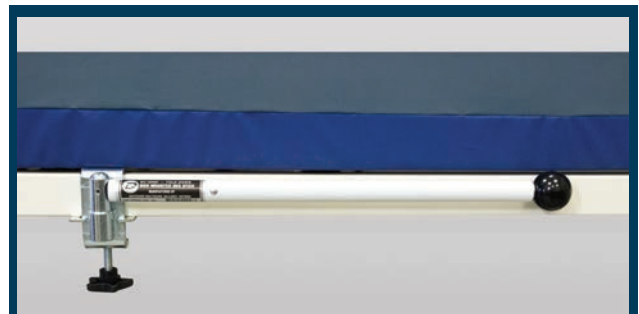

## BED STICKS

- Bed Sticks are used to assist the user to transfer in and out of the bed. They can also give assistance with in-bed mobility.
- Deutscher Bed sticks are designed to accommodate a wide range of medical beds used throughout the Healthcare industry.
- This range includes fixed and folding bed sticks.
- A 50mm ball fitted to the top of the stick protects the user should they fall and provides a good gripping surface for the client.
- All Deutscher bed sticks are securely clamped to the mattress platform.
- They can be fitted to either side of the bed.
- All Deutscher bed sticks are tested to withstand a 50kg force in all directions ensuring it is safe to use.
- All Deutscher bed sticks are designed and manufactured in Ballarat, Australia.

# BEDSTICKS

WL1040 & WL1040T  
WL1045 & WL1045T

WL1044 & WL1041

WL1044H, WL1045H  
& WL1040H

WLR1045 & WLR1045F  
WLR1046 & WLR1046F

WL1040FT & WL1045FT

WL1040F & WL1045F

PART/NO	FIXED POLE BED STICK RANGE	RAIL SIZE ON BED	SUITABLE FOR
WL1040	Side Mounted Fixed Pole bed stick	32 x 51mm	Walmsley Bed
WL1040T	Top Mounted Fixed Pole Bed Stick	32 x 51mm	Walmsley Bed
WL1045	Side Mounted Fixed Pole Bed Stick	25 x 50mm	Carer Bed
WL1041	Side Mounted Fixed Pole Bed Stick	40 x 40mm	
WLR1045	Side Mounted Fixed Pole Bed Stick	25 x 26mm	Floorline Bed
WL1044	Side Mounted Fixed Pole Bed Stick	20 x 50mm	Etude Bed
WL1044H	Side Mounted Fixed Pole Bed Stick (Hook Top)	20 x 50mm	Etude Bed
WL1040H	Side Mounted Fixed Pole Bed Stick (Hook Top)	32 x 51mm	Walmsley Bed
WL1045H	Side Mounted Fixed Pole Bed Stick (Hook Top)	25 x 50mm	Carer Bed
WL1040LX	Special Top Mounted Fixed Pole Bed Stick	32 x 51mm	Lexia Bed
WL1040LXH	Special Top Mounted Fixed Pole Bed Stick (Hook Top)	32 x 51mm	Lexia Bed
WLR1046	Side Mounted Fixed Pole Bed Stick	28 x 28mm	Floorline (Plastic Mattress sheet)
WLR1045H	Side Mounted Fixed Pole Bed Stick (Hook Top)	25 x 26mm	Floorline